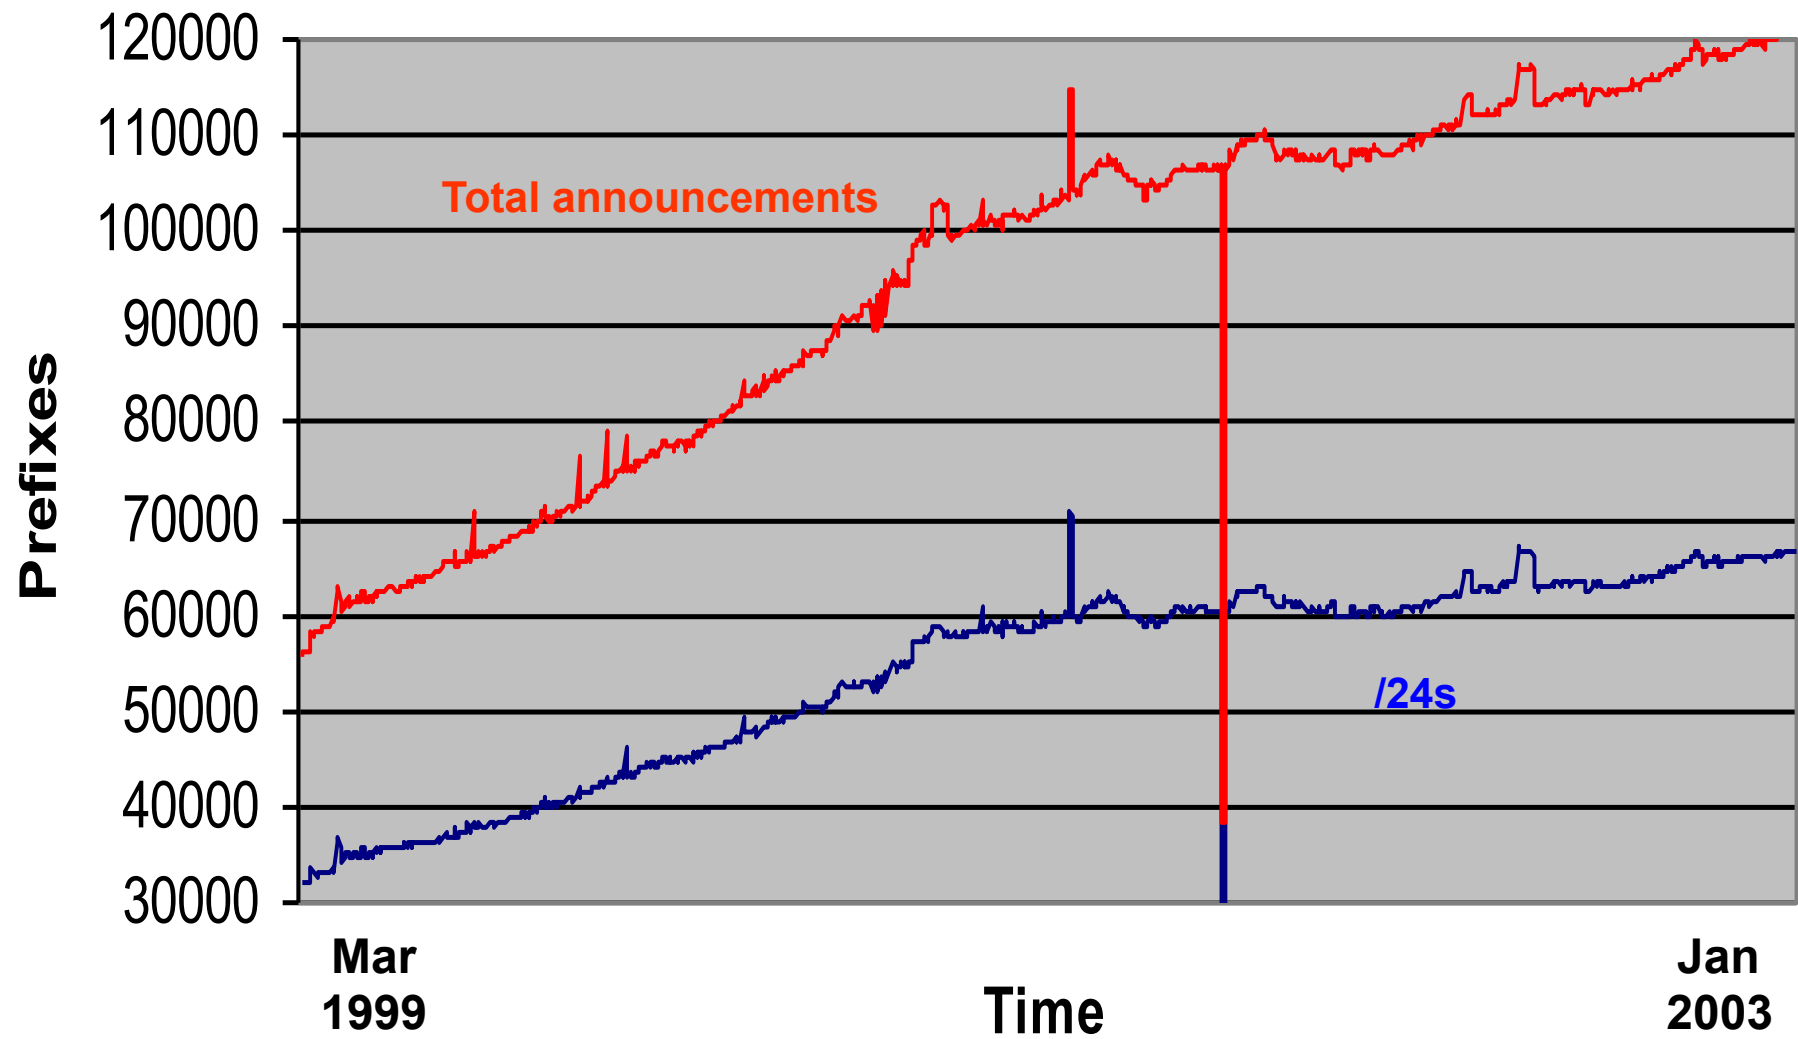

BGP Routing Table

AS Growth

Unique Prefixes vs Max Aggregation

Prefixes sizes announced

— /19s — /20s — /21s — /22s — /23s

/24s announced

Address Space announced

AS Announcements