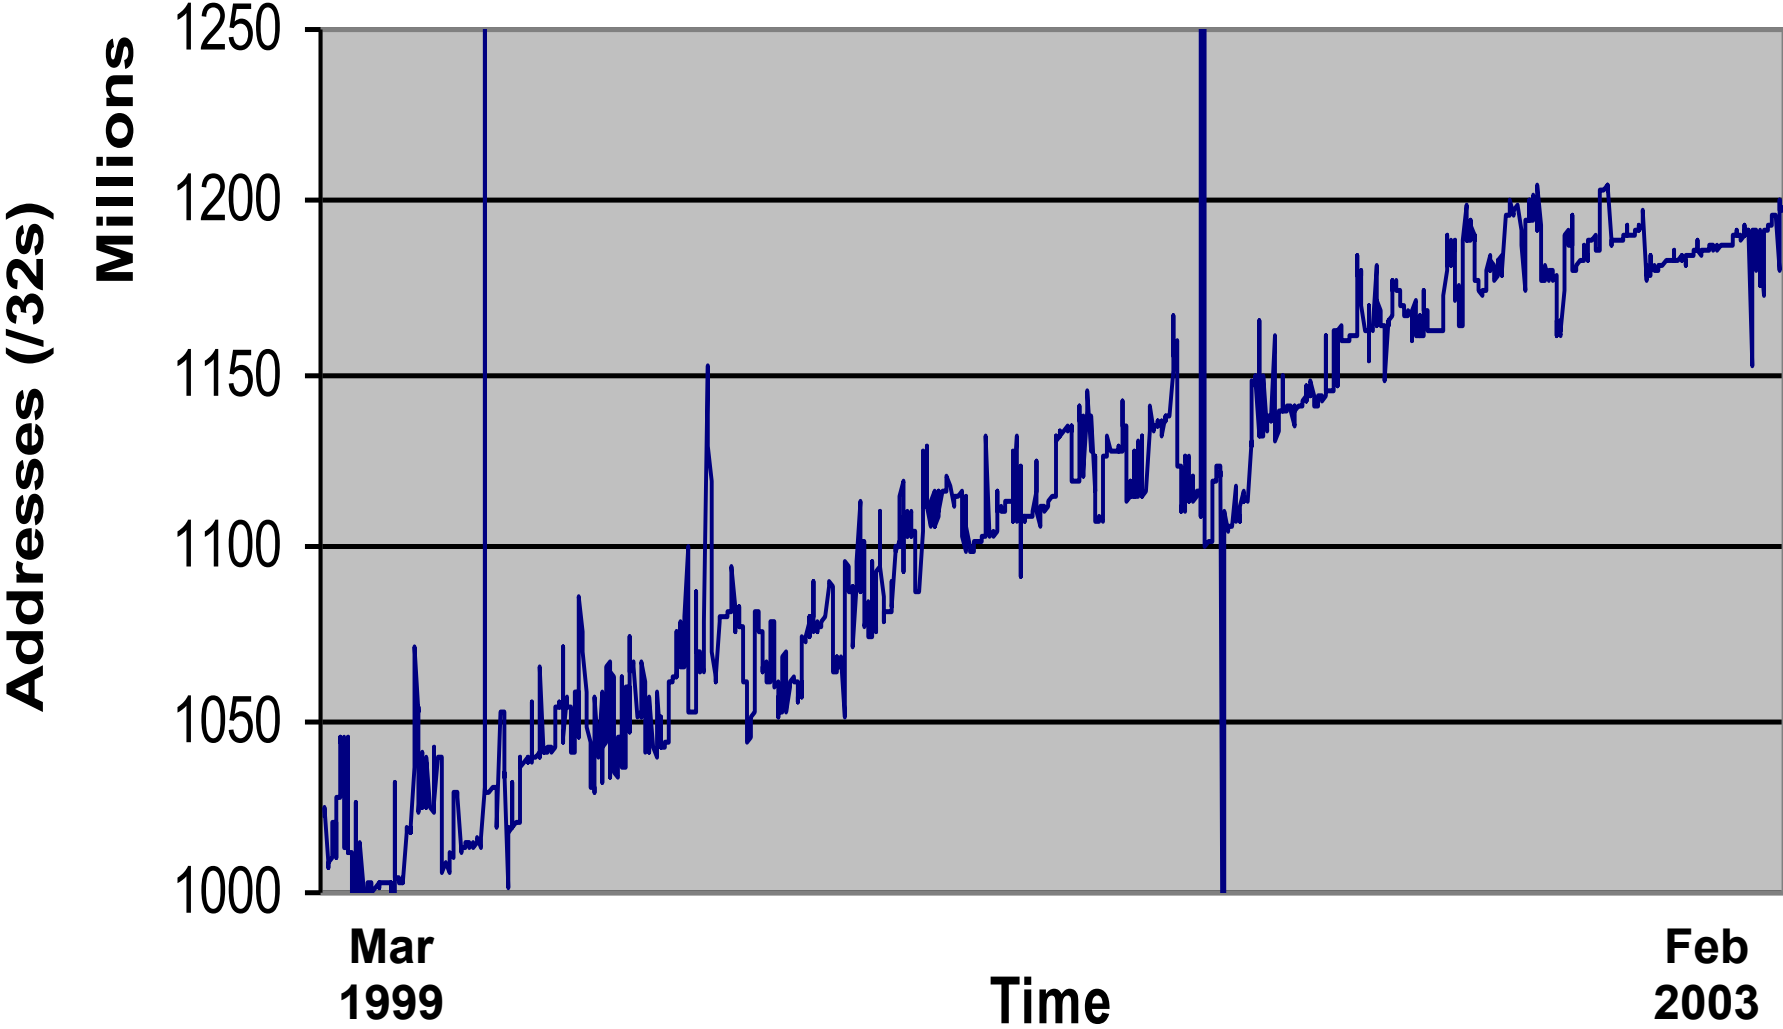

BGP Routing Table

AS Growth

Unique Prefixes vs Max Aggregation

Prefixes sizes announced

— /19s — /20s — /21s — /22s — /23s

/24s announced

Address Space announced

AS Announcements

— Total — Origin Only — Transit — Transit Only

Internet Routing Table Analysis Update

Questions?