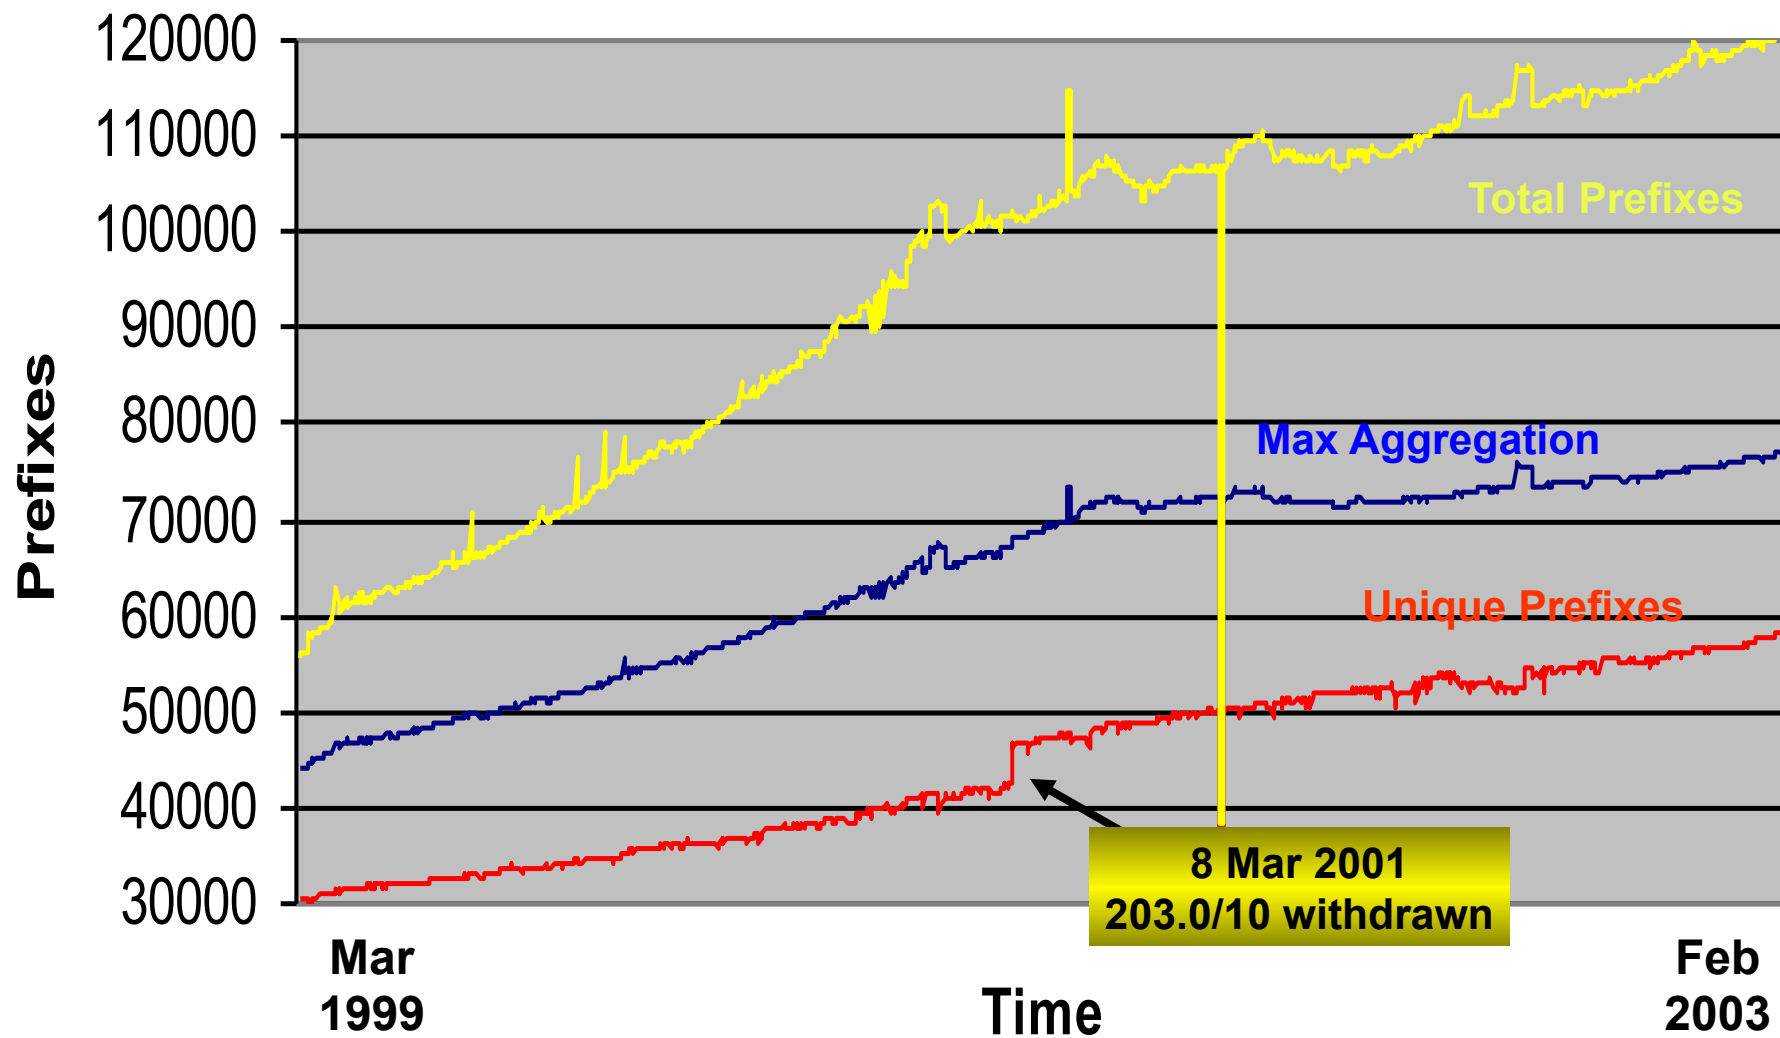

Unique Prefixes vs Max Aggregation