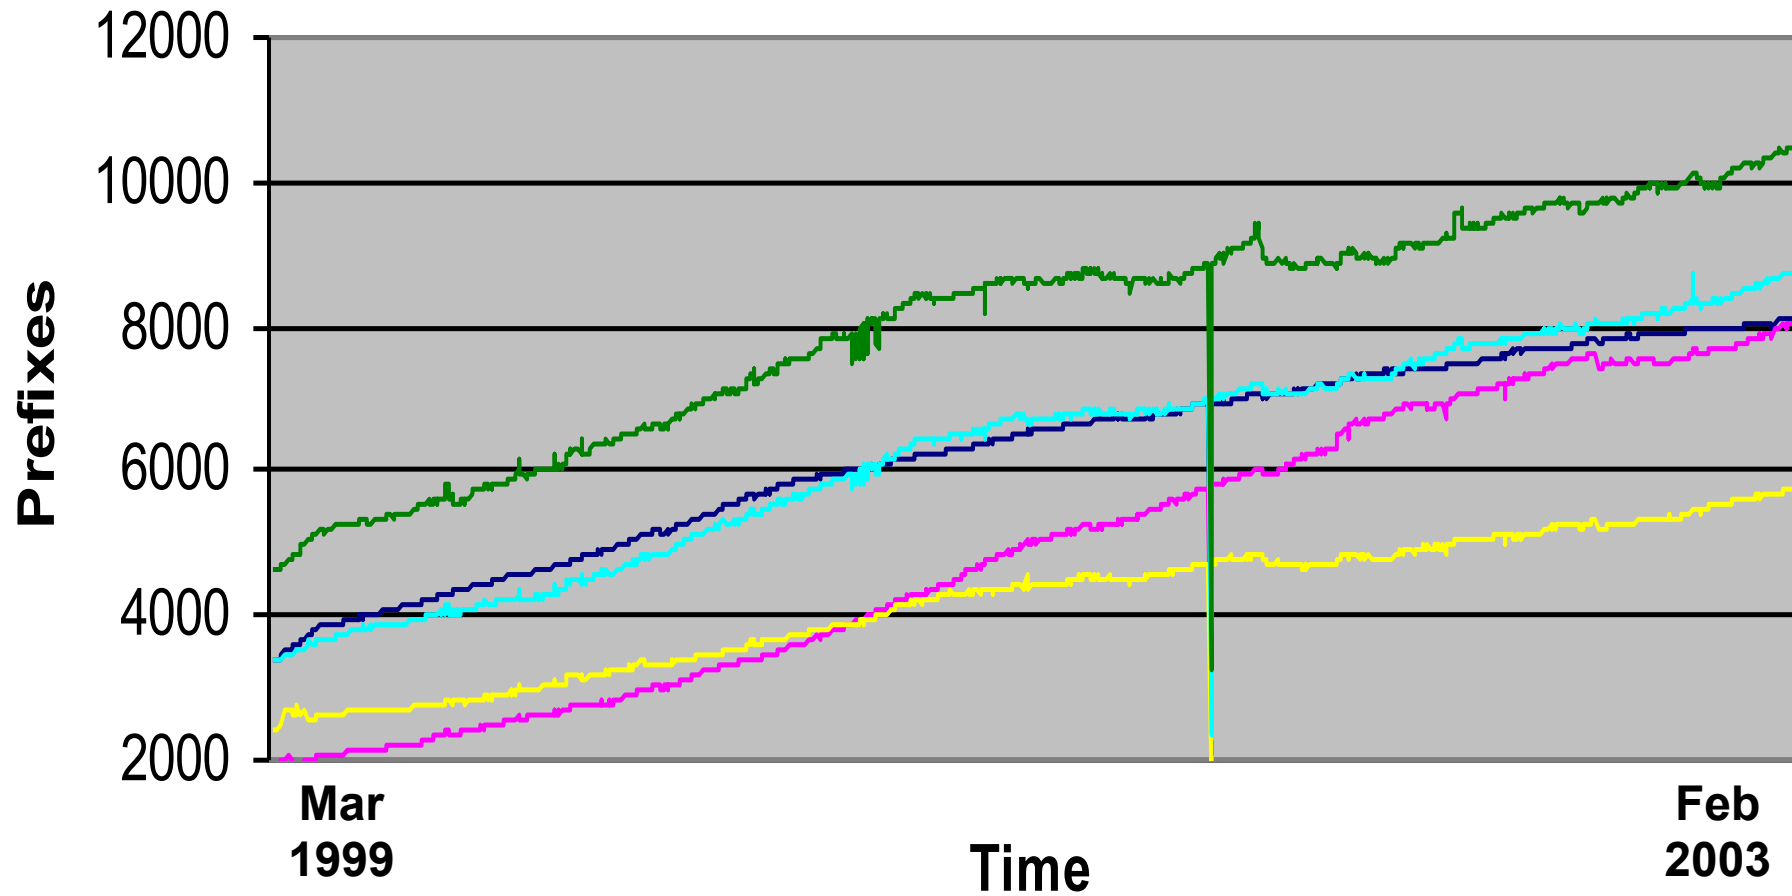

BGP Routing Table

AS Growth

Unique Prefixes vs Max Aggregation

Prefixes sizes announced

— /19s — /20s — /21s — /22s — /23s

/24s announced

Address Space announced

AS Announcements