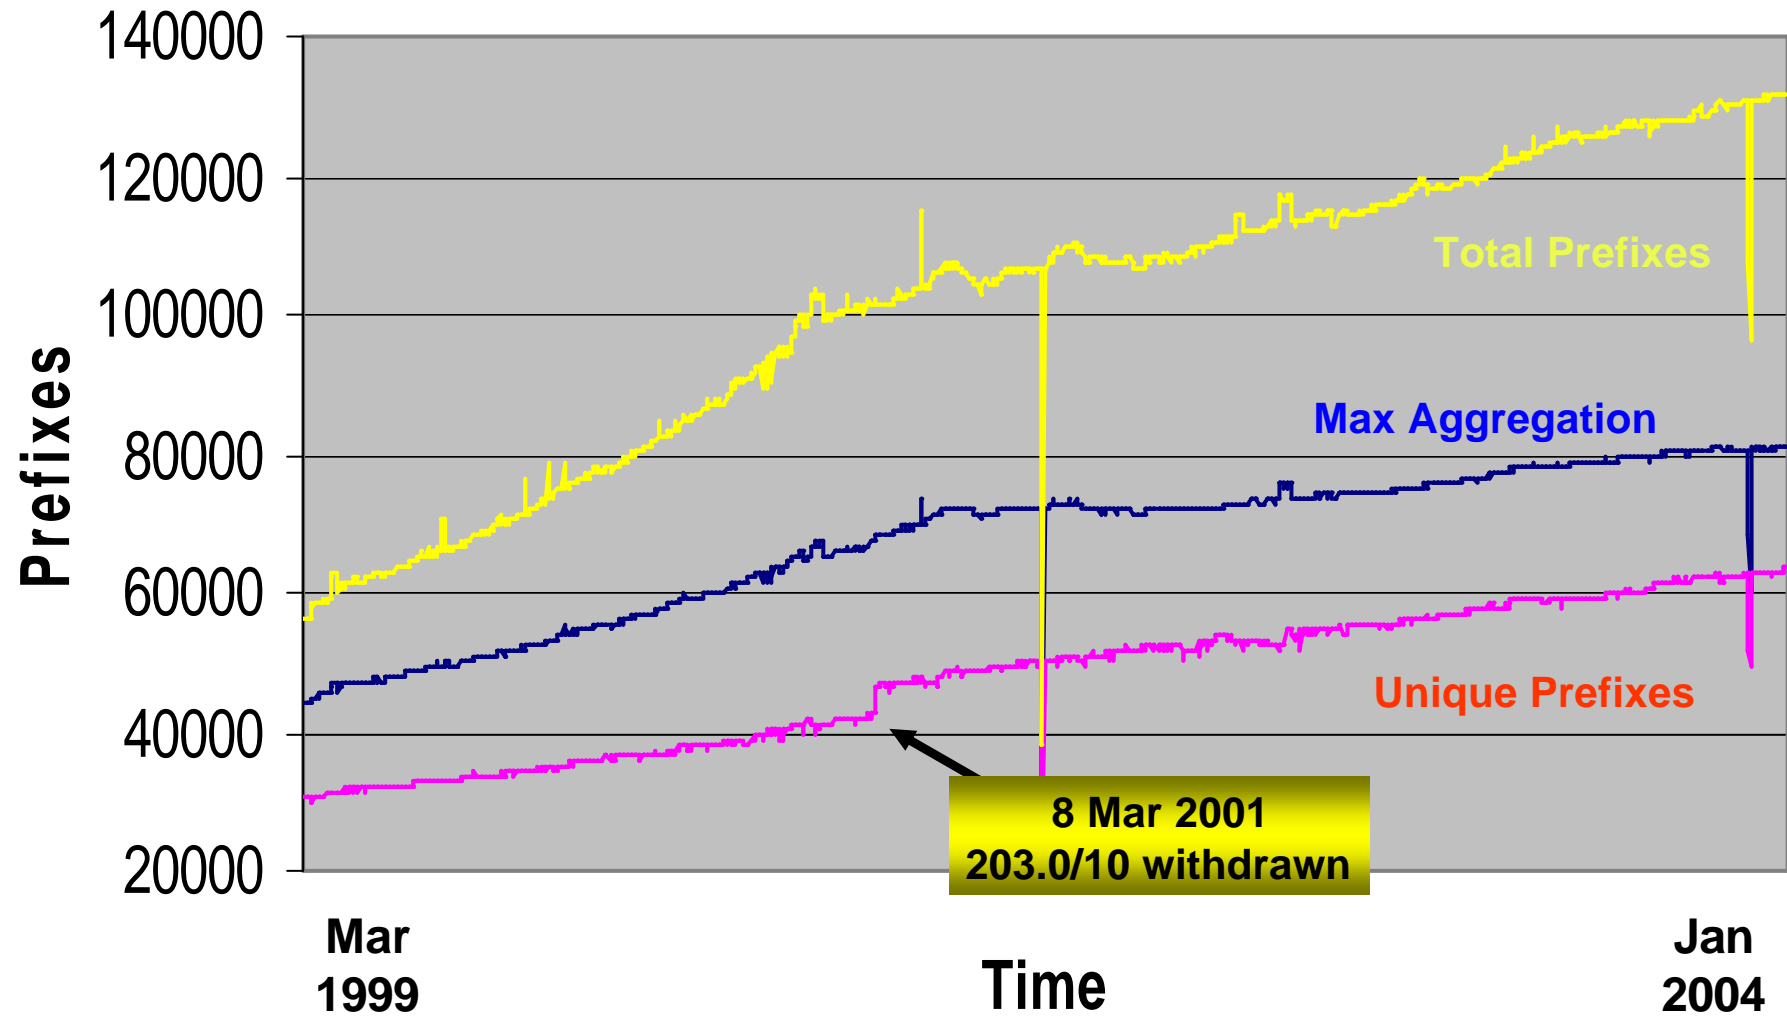

Max Aggregation vs Unique Prefixes