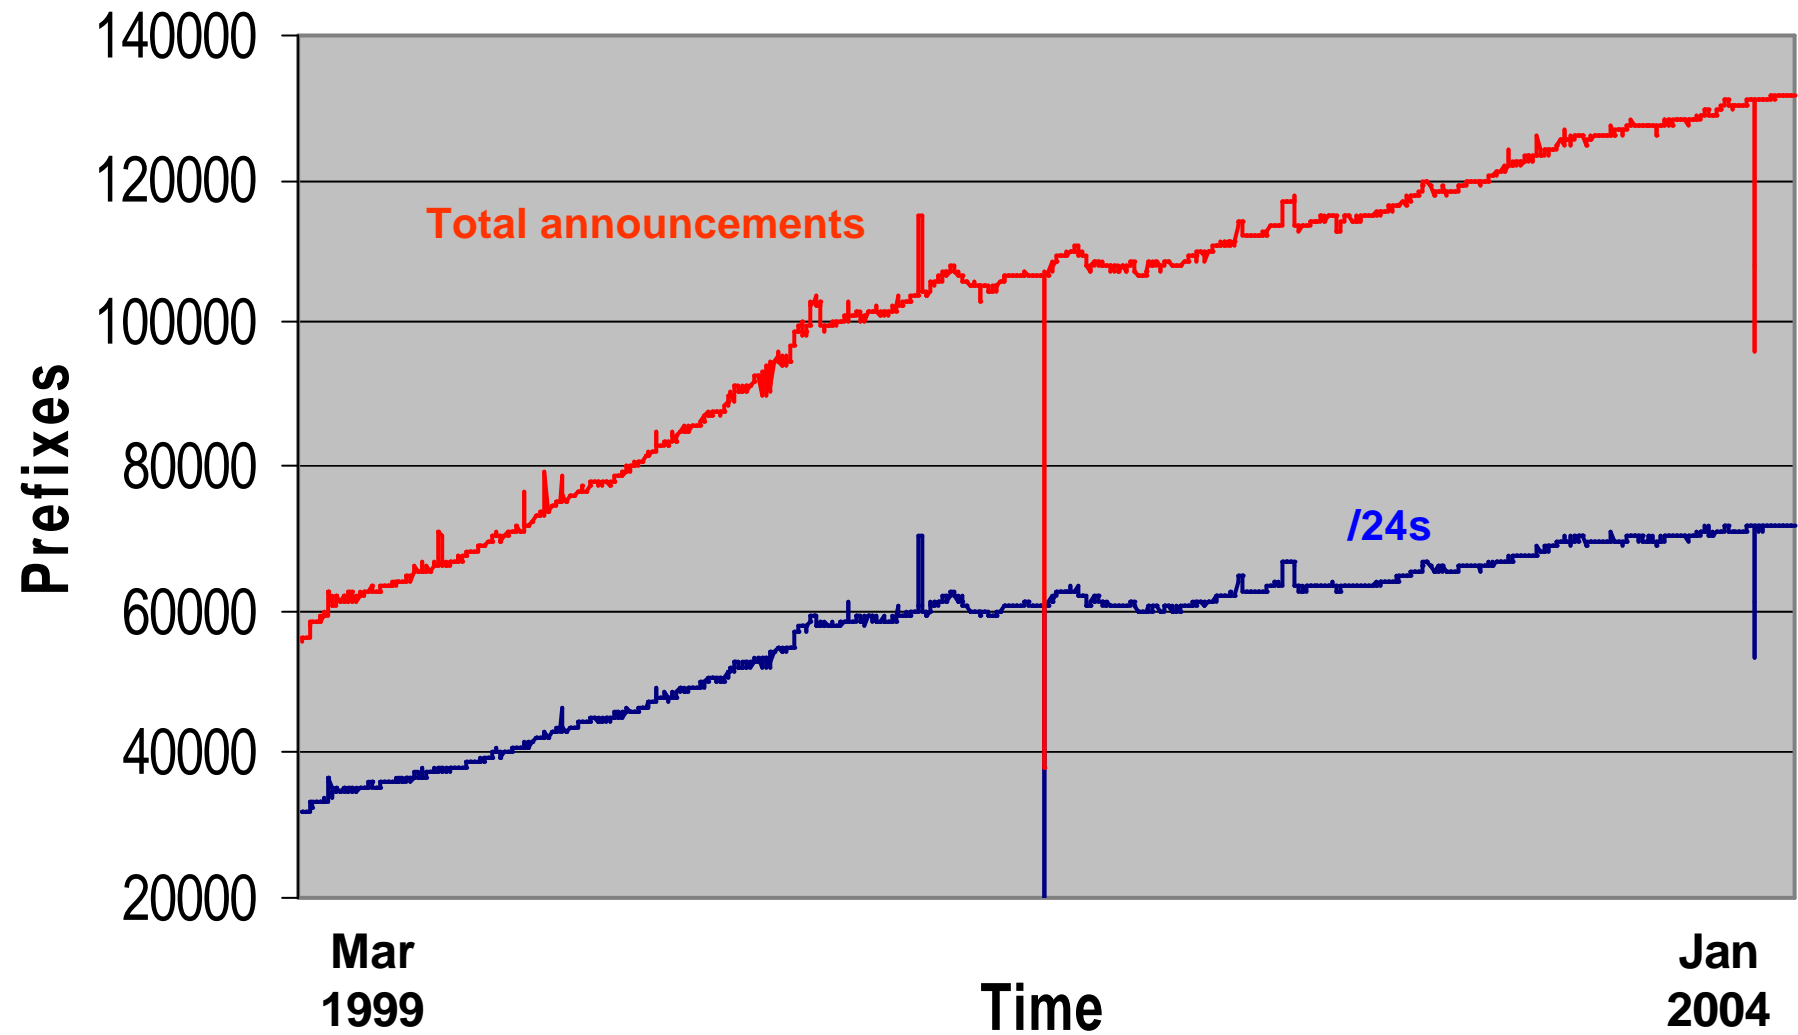

BGP Routing Table

AS Growth

Max Aggregation vs Unique Prefixes

Prefixes sizes announced

— /19s — /20s — /21s — /22s — /23s

/24s announced

Address Space announced

AS Announcements