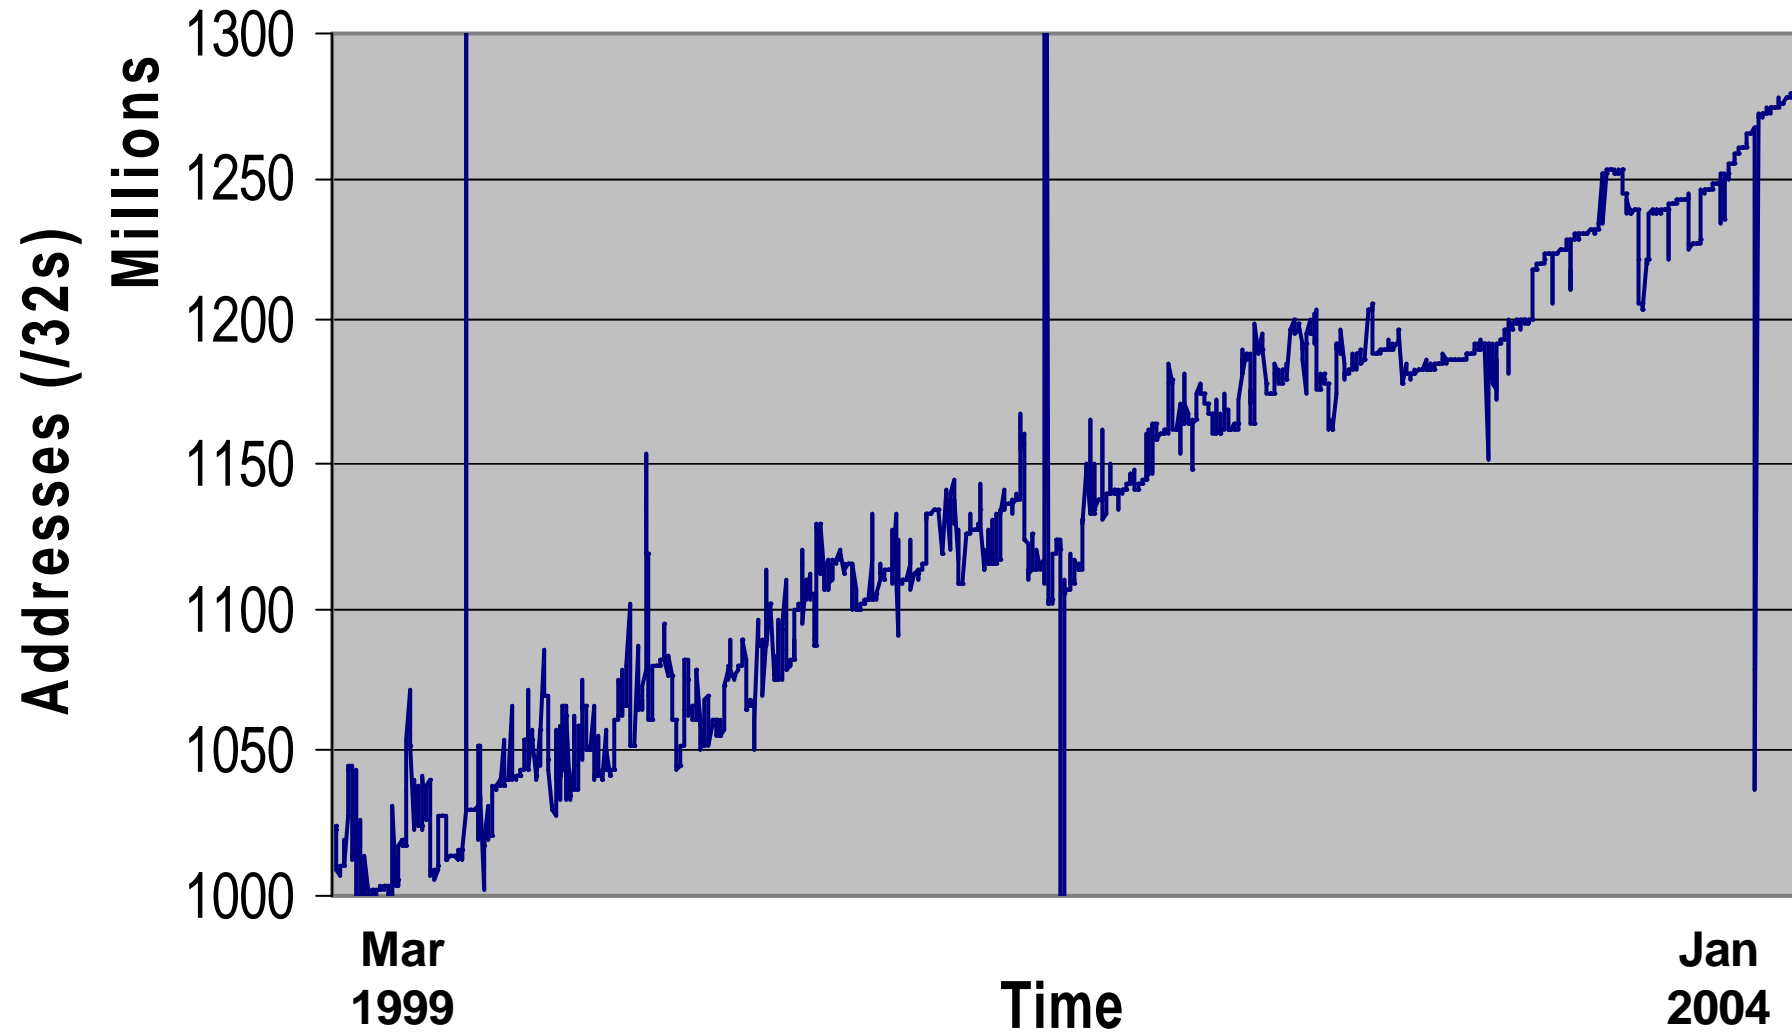

BGP Routing Table

AS Growth

Max Aggregation vs Unique Prefixes

Prefixes sizes announced

— /19s — /20s — /21s — /22s — /23s

/24s announced

Address Space announced

AS Announcements