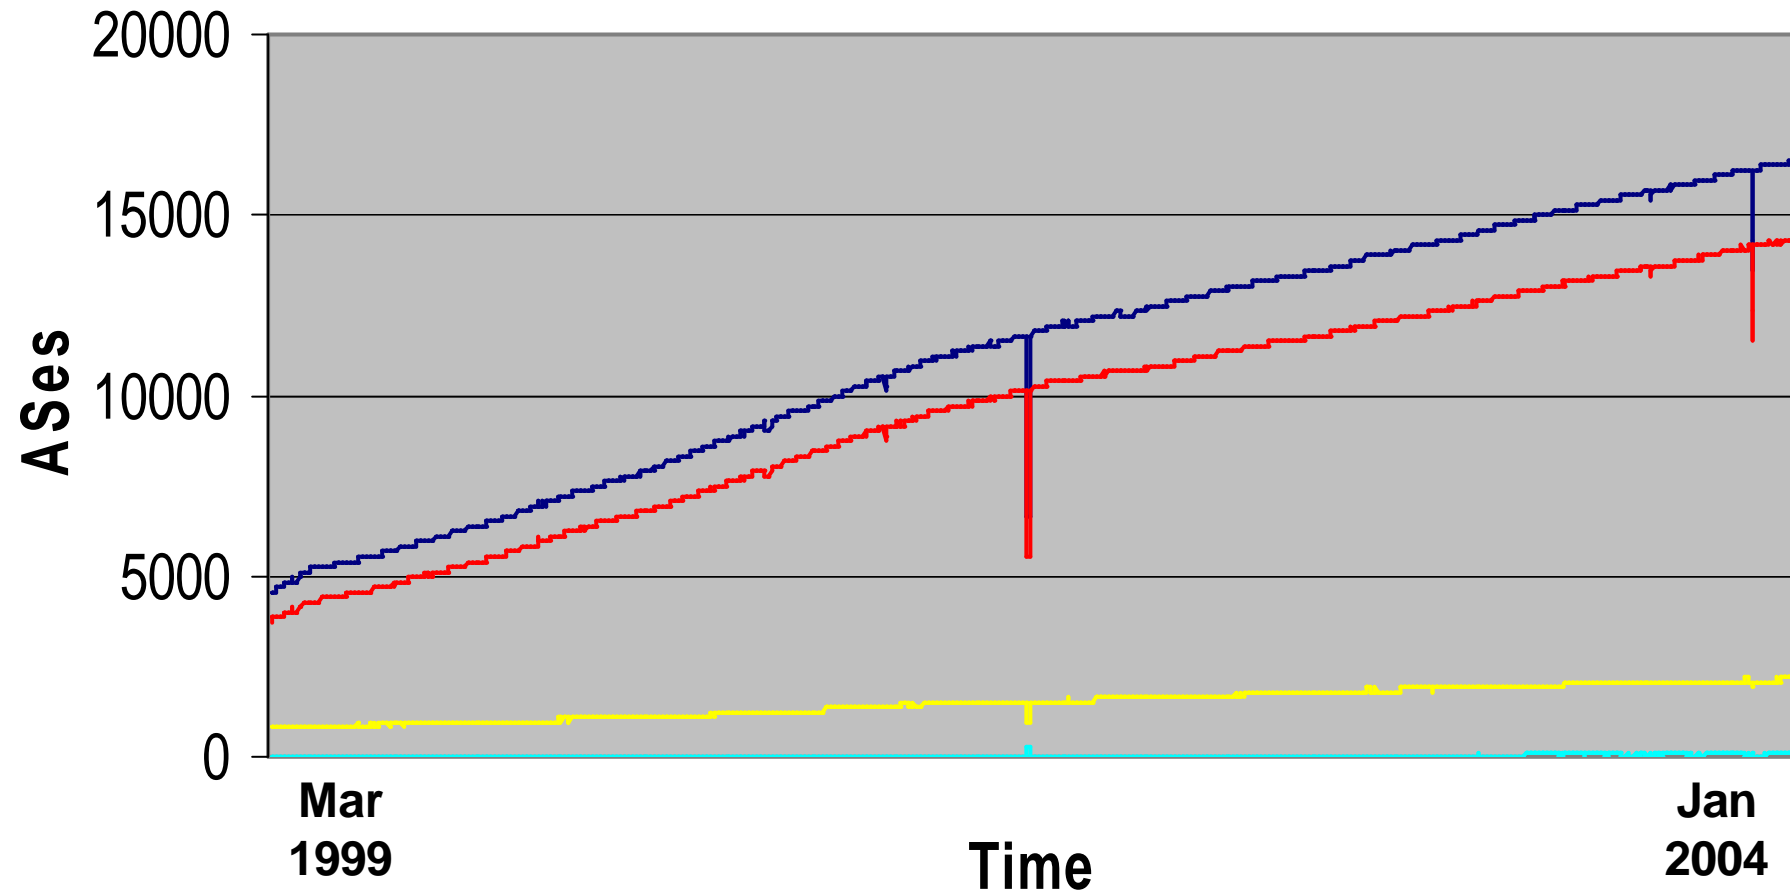

BGP Routing Table

AS Growth

Max Aggregation vs Unique Prefixes

Prefixes sizes announced

— /19s — /20s — /21s — /22s — /23s

/24s announced

Address Space announced

AS Announcements