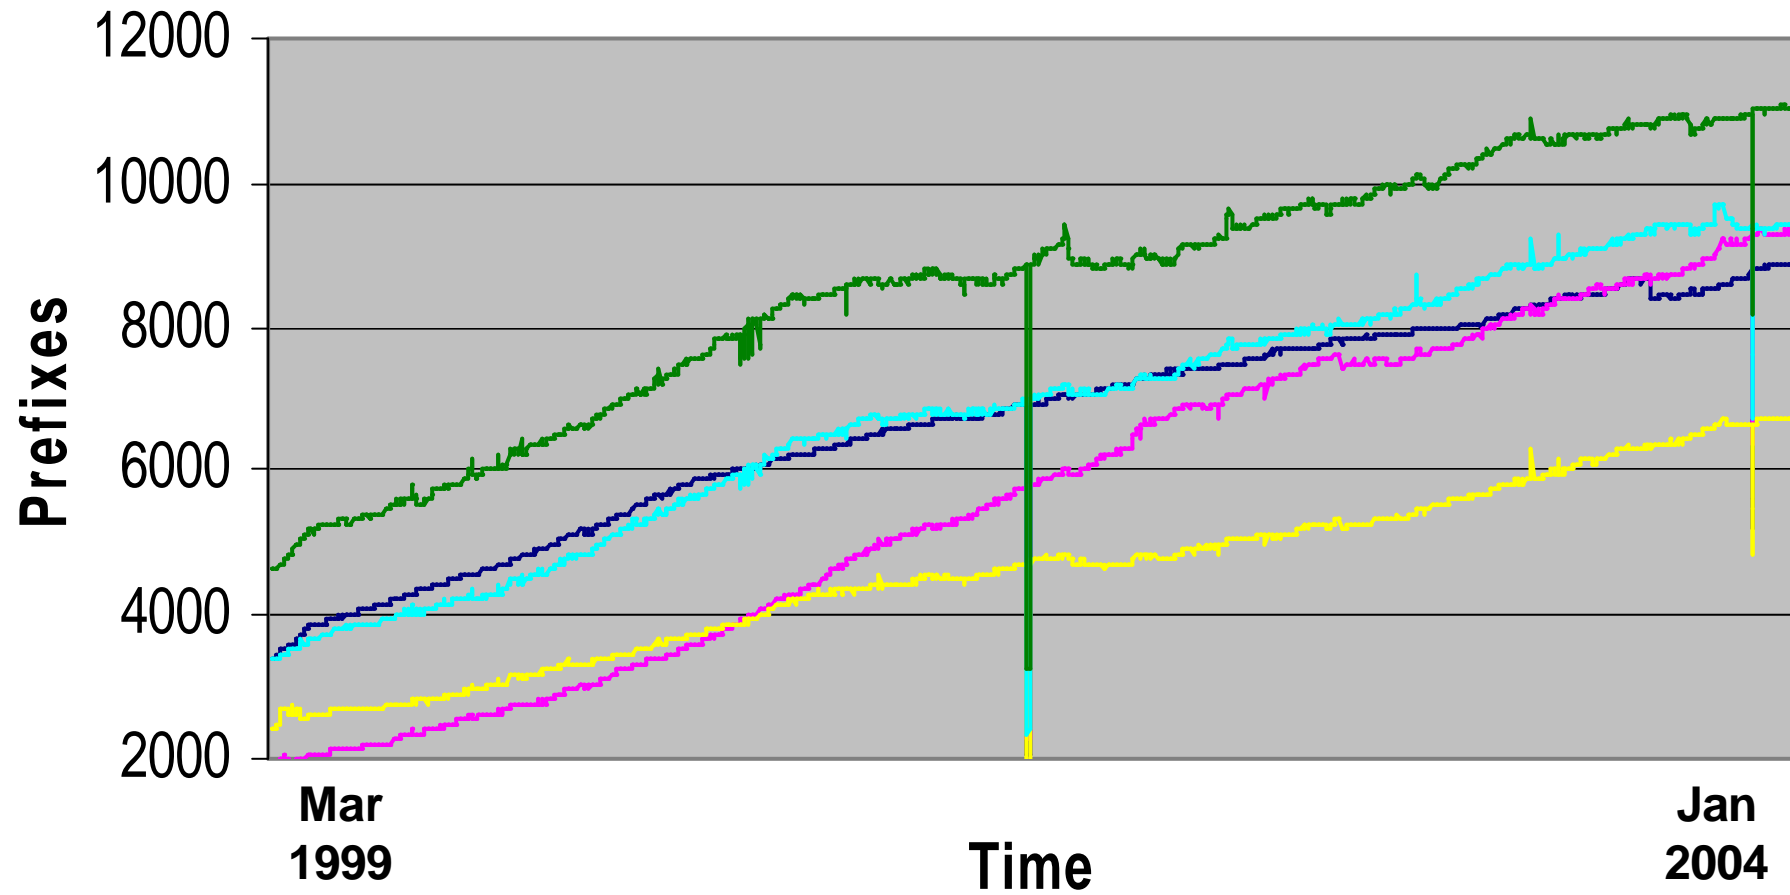

BGP Routing Table

AS Growth

Max Aggregation vs Unique Prefixes

Prefixes sizes announced

— /19s — /20s — /21s — /22s — /23s

/24s announced

Address Space announced

AS Announcements